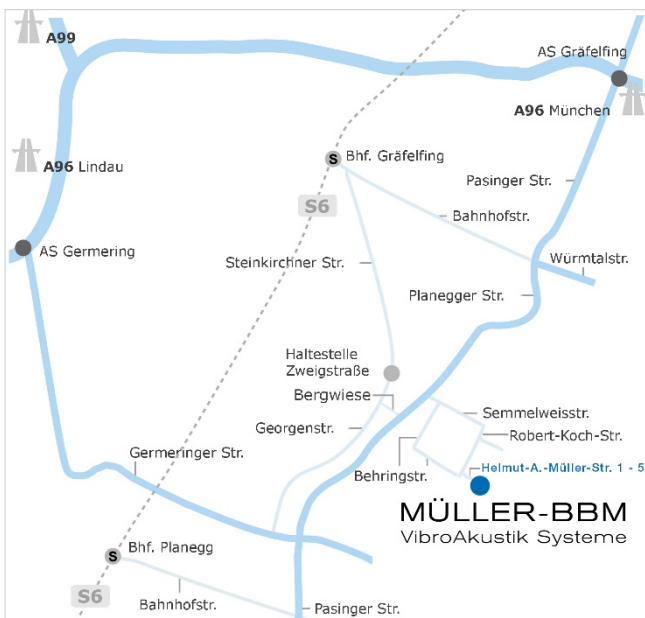

#### - from Stuttgart (A8):

Change at interchange Munich-West from the autobahn A8 to the autobahn A99 towards Lindau. Follow the A99 up to triangle A96/A99. Please change there to the autobahn A96 towards Munich. \*1)

#### - from Nuremberg (A9):

Change at interchange Neufahrn from the autobahn A9 to the autobahn A92 towards Munich. Follow the A92 up to Munich-Feldmoching triangle. Please change there to the autobahn A99 towards Stuttgart / Lindau. Follow the A99 in direction of Lindau after the 'Allacher Tunnel' up to triangle A96/A99. Change there to autobahn A96 towards Munich. \*1)

#### - from Munich Airport / Deggendorf (A92):

Drive on the autobahn A92 towards Munich up to triangle Munich-Feldmoching and change to the autobahn A99 in direction of Stuttgart / Lindau. Further as described from Nuremberg.

#### - from Salzburg (A8):

Change at interchange Munich-South from the autobahn A8 to the autobahn A995 in direction of Lindau / Garmisch-Partenkirchen / Munich-Giesing. Leave the autobahn A995 at exit Munich-Giesing and drive on Tegernseer Landstrasse (B13). Leave the federal road B13 and drive straight on towards 'Mittlerer Ring' (B2R). Drive down the B2R straight on. Follow the course of the road up to the slip road Munich-Sending to autobahn A96 in direction Lindau. \*1)